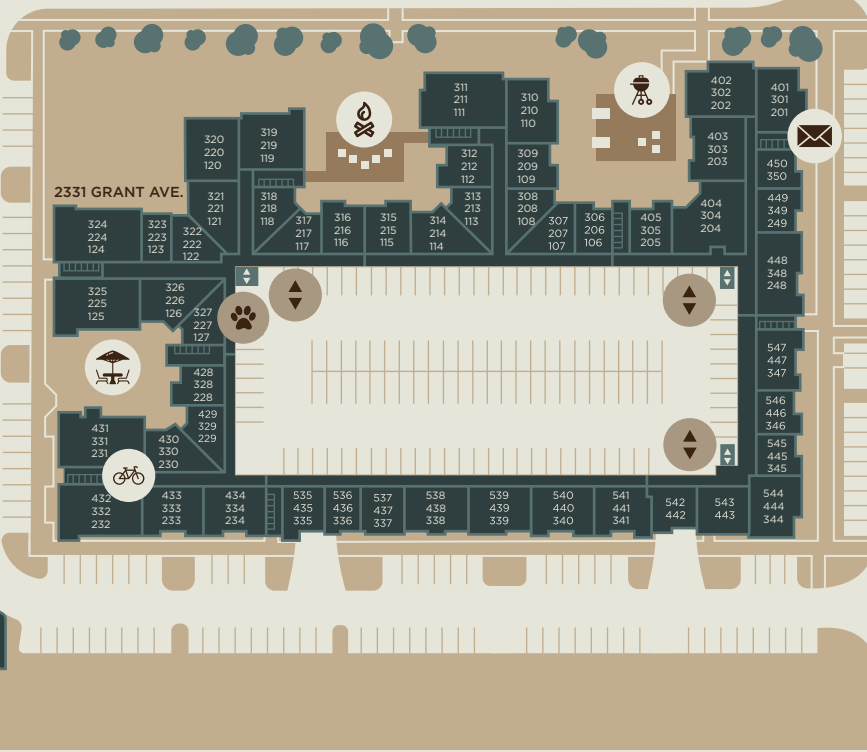

# SOLIS HILLS

GRANT AVE.

SOCIAL COURTYARD

PET SPA

RESORT-LIKE POOL

LOUNGE & CAFE

ELEVATORS

COURTYARD WITH FIRE TABLES

BIKE STORAGE

GAME & ENTERTAINMENT ROOM

COWORKING NOOK

TRASH & RECYCLING

COURTYARD WITH GRILLS

MAIL & PACKAGE ROOM

FITNESS & YOGA CENTER

GUEST SUITE

MODEL