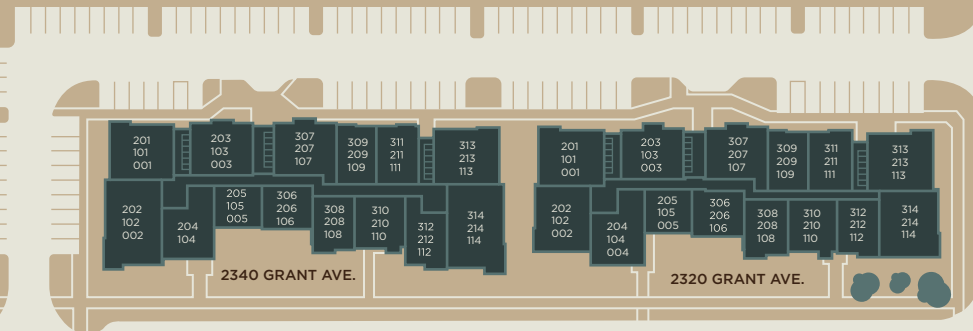

# SOLIS HILLS

GRANT AVE.

SOCIAL COURTYARD

PET SPA

RESORT-LIKE POOL

LOUNGE & CAFE

ELEVATORS

COURTYARD WITH FIRE TABLES

BIKE STORAGE

GAME & ENTERTAINMENT ROOM

COWORKING NOOK

TRASH & RECYCLING

COURTYARD WITH GRILLS

MAIL & PACKAGE ROOM

FITNESS & YOGA CENTER

GUEST SUITE

MODEL